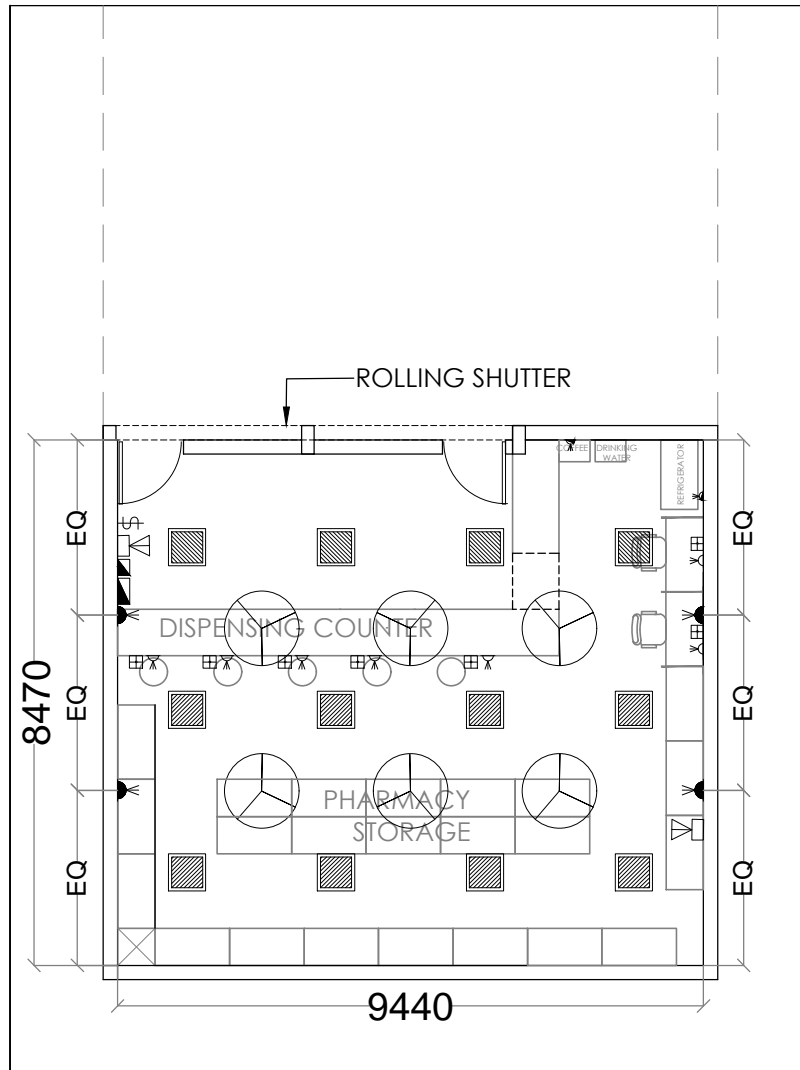

**(A)** 1050 mm high dispensing counter. 12 mm thick Korean acrylic sheet to be used for counter on 25 mm thick commercial ply. Display unit with 18 mm thick laminated shelf's to be inbuilt in counter as/design.

**(B)** 2400 mm high storage unit. 600 mm deep and 1200mm wide laminated storage unit with 8mm thick toughened glass shelves. Shutters at bottom and top fixed with auto hinges to be provided. The ht. of 600mm deep storage shall be 750mm. 350mm deep storage unit to be fixed between two 150mm wide laminated facia. 330 mm wide 8mm thick toughened glass shelves to be fixed with bracket till 2100mm. In built overhead unit of 350 mm depth 300 mm height to be fixed above 2100mm ht. as /design

SCALE

DRG. NUMBER  
**AMR/ PAT/001**

REV  
**004**

Sym.	Descr.
	SWITCH BOARD
	5 A / 6 A LIGHT PLUG
	20 A TPN POWER SOCKET
	5/6 A SOCKET OUT-LET UPS 2NOS. WITH 1 NO. 16 A SOCKET OUT-LET
	15/16 A SOCKET OUT
	CCTV CAMERA
	600 X 600 RECESS LIGHT
	DATA & TELEPHONE OUTLET
	DISTRIBUTION BOX
	UPS BOX