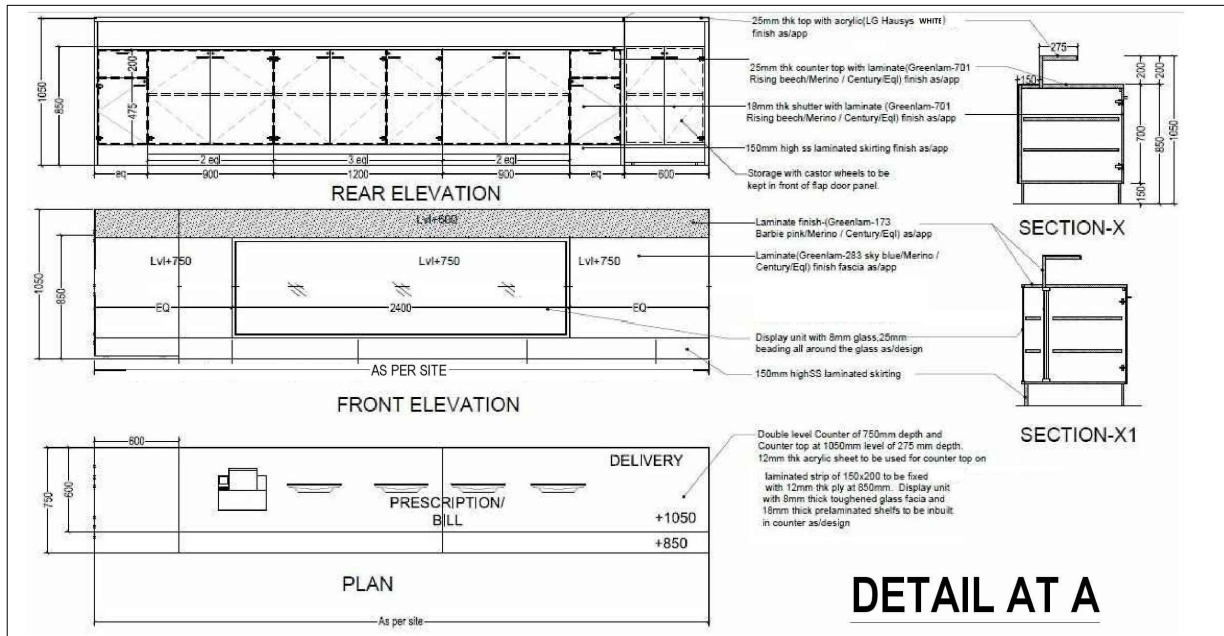

NOS.	DATE	DESCRIPTION	DWN	CHKD.

REVISIONS

CLIENT

PROJECT TITLE
PROPOSED AMRIT PHARMACY AT AIIMS BHUBANESWAR

CLIENT'S SIGNATURE

ARCHITECT'S SIGNATURE

DRAWING TITLE
FURNITURE DETAIL

DATE: 17-06-2016

SCALE

DRG. NUMBER
AMR/ PAT/001

REV
004