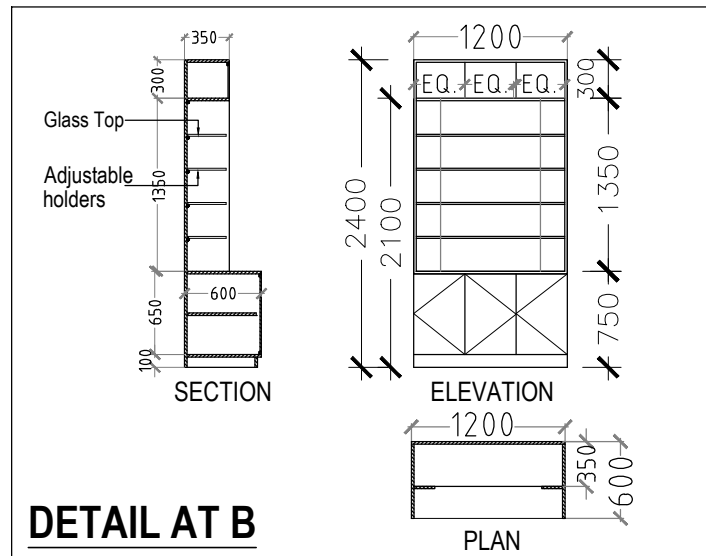

NOS.	DATE	DESCRIPTION	DWN	CHKD.

REVISIONS

CLIENT

PROJECT TITLE
PROPOSED AMRIT PHARMACY AT AIIMS BHUBANESWAR

CLIENT'S SIGNATURE

ARCHITECT'S SIGNATURE

DRAWING TITLE
FURNITURE DETAIL

DATE: 17-06-2016

SCALE

DRG. NUMBER
AMR/ PAT/001

REV
004