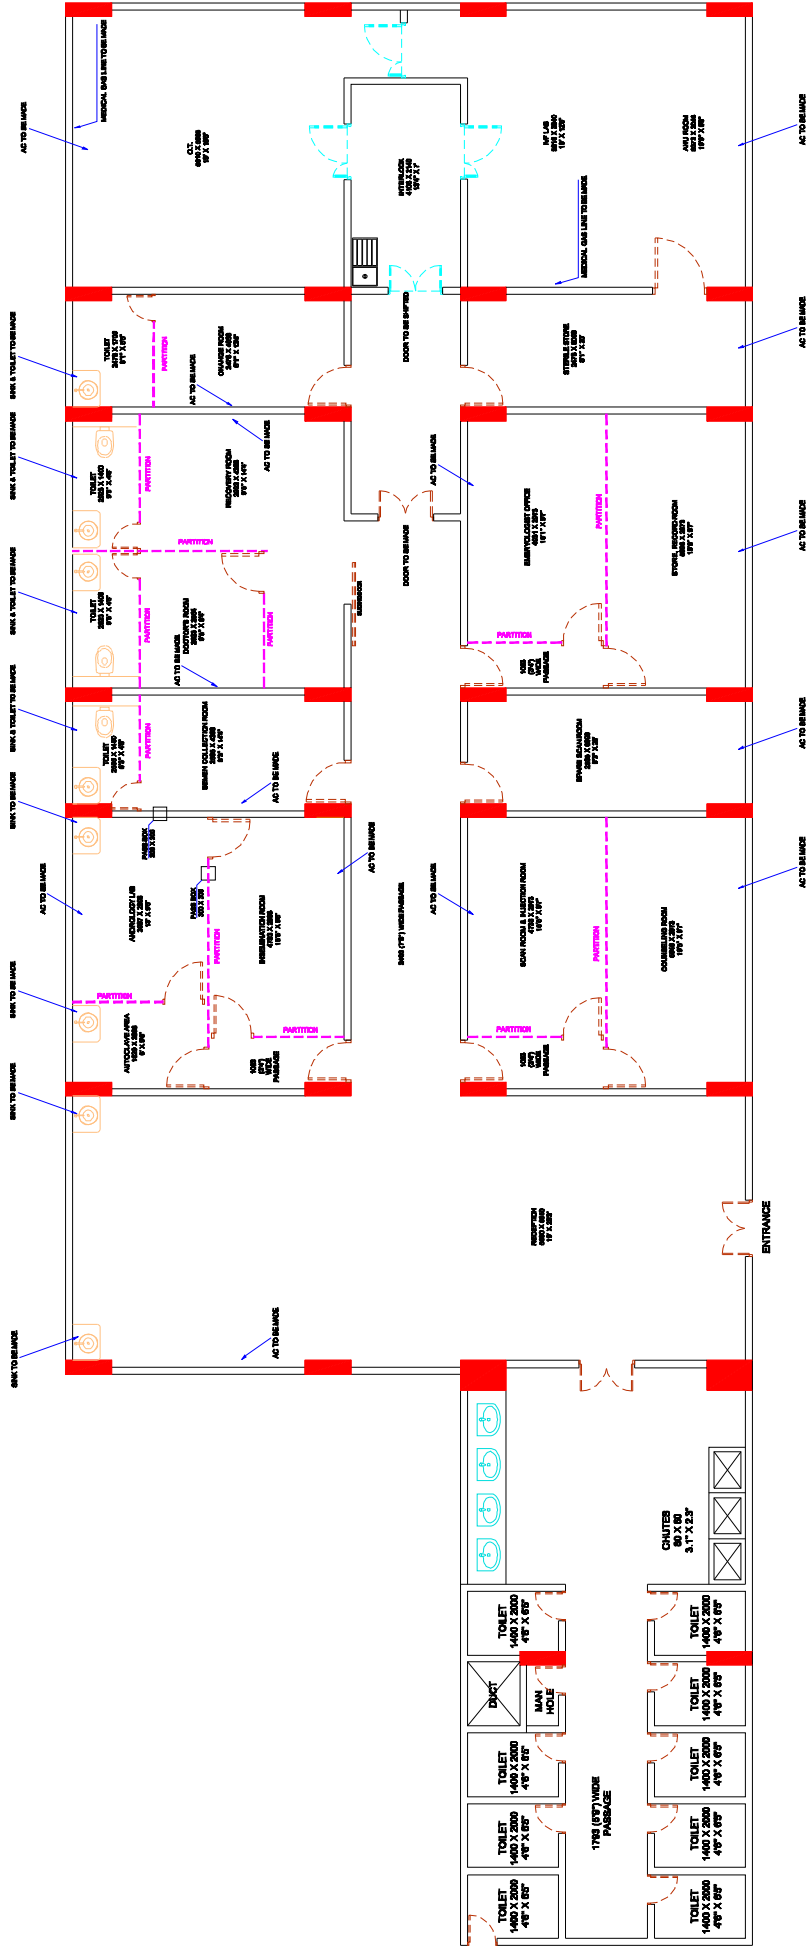

NOTE:- MODIFICATION OF SITE AT IMCH, CALICUT, KERALA.

OPTION - 3

**PROPOSED PLAN FOR SETUP OF IVF LAB FOR,
IMCH, CALICUT, KERALA.**