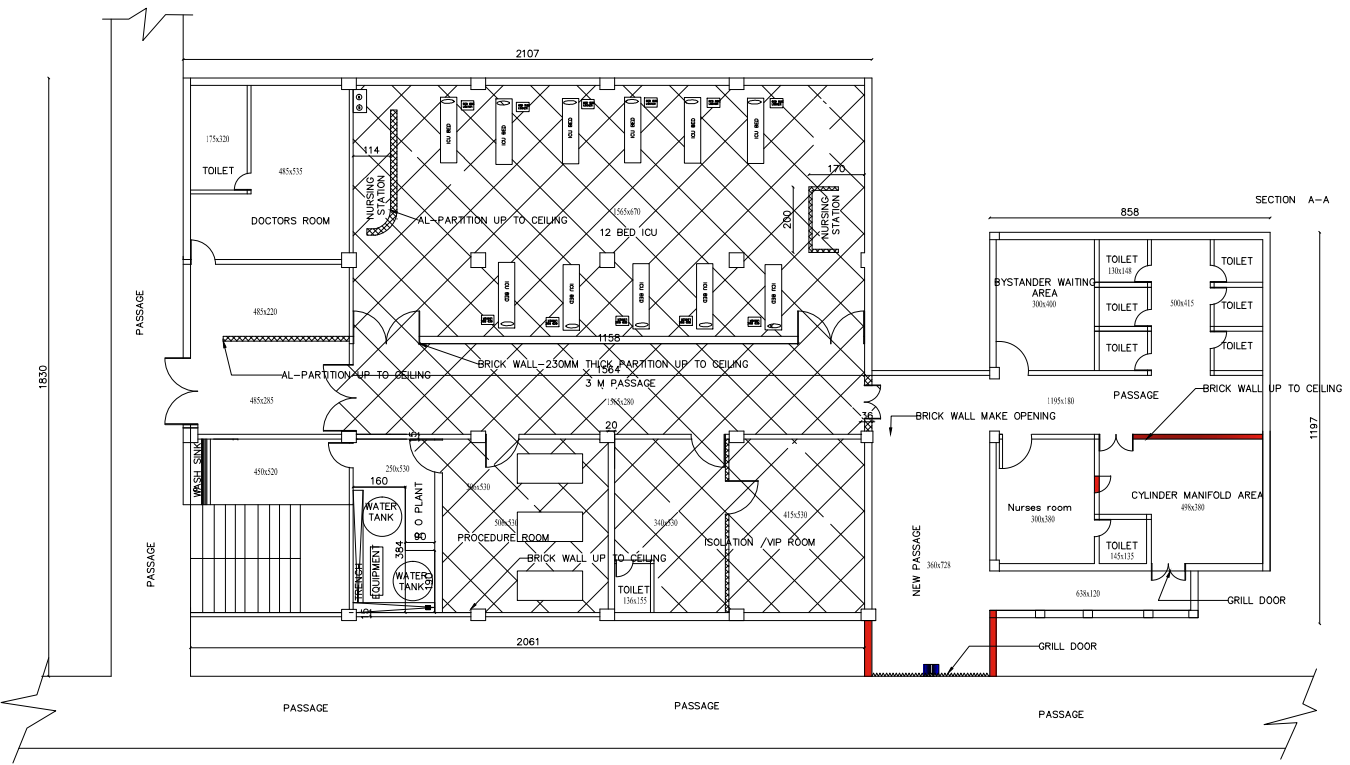

PRODUCED BY AN AUTODESK EDUCATIONAL PRODUCT

PRODUCED BY AN AUTODESK EDUCATIONAL PRODUCT

PROPOSED ICU - AT MCH KOTTAYAM (CONVERSION OF WARD # 27)

- NOTE:
- 1. AIR CONDITIONED AREA
 - 2. EQUIPMENT: AIR, SUCTION, OXYGEN -
 - 3. CCTV WITH TWO MONITOR